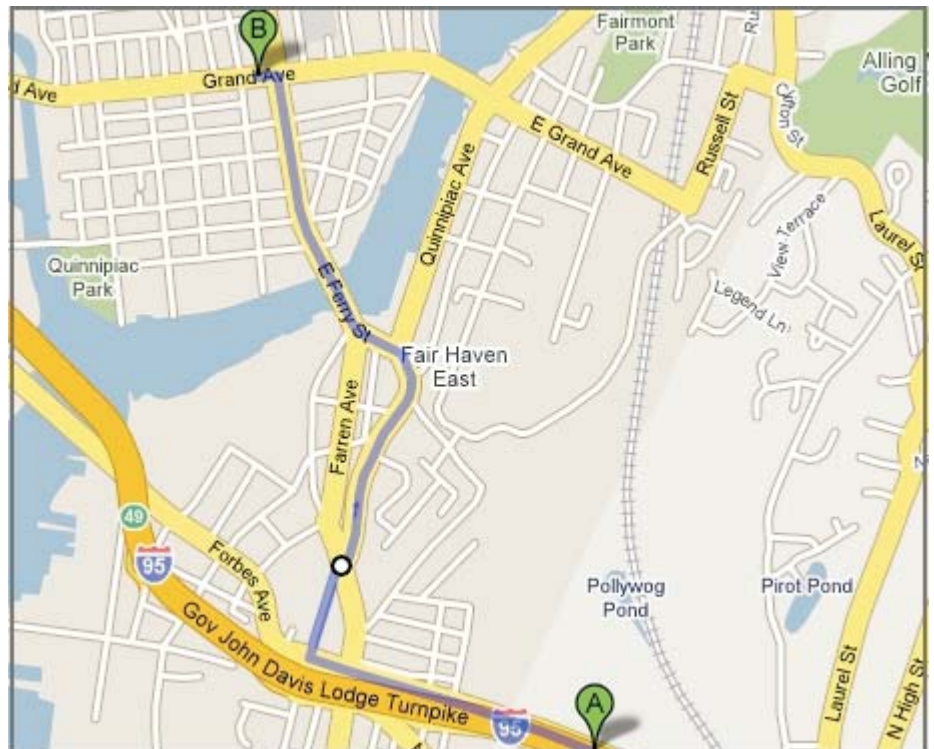

## FROM Hartford

- 1- Head southwest on I-91 S toward Exit 7
- 2- Take exit 7 toward Ferry St/Fair Haven
- 3- Turn left at Middletown Ave
- 4- Turn left at Ferry St
- 5- Turn right at Grand Ave

## FROM New York City

- 1- Head northeast on Gov John Davis Lodge Turnpike/I-95 N
- 2- Take exit 48 on the left to merge onto I-91 N toward Hartford
- 3- Take exit 5 for US-5/State St toward Fair Haven
- 4- Turn right at James St
- 5- Turn left at Grand Ave

# DIRECTIONS

**Spanish American Merchants Association  
New Haven Office**  
235 Grand Avenue  
New Haven, CT. 06513  
Tel: 203-865-0522  
Fax: 203-865-0355

## From Rhode Island

- 1- Head west on Forbes Ave toward Peat Meadow Rd
- 2- Turn right at Woodward Ave
- 3- Continue on Quinnipiac Ave
- 4- Slight left at E Ferry St
- 5- Turn left at Grand Ave