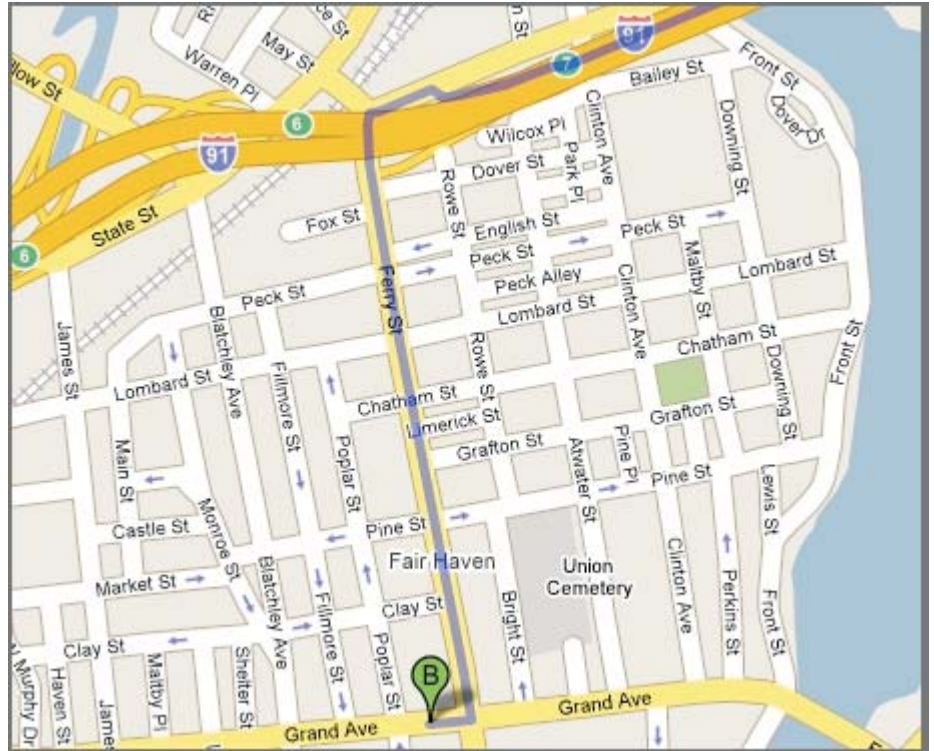

# DIRECTIONS

**Spanish American Merchants Association  
New Haven Office**  
235 Grand Avenue  
New Haven, CT. 06513  
Tel: 203-865-0522  
Fax: 203-865-0355

## FROM Hartford

- 1- Head southwest on I-91 S toward Exit 7
- 2- Take exit 7 toward Ferry St/Fair Haven
- 3- Turn left at Middletown Ave
- 4- Turn left at Ferry St
- 5- Turn right at Grand Ave

## FROM New York City

- 1- Head northeast on Gov John Davis Lodge Turnpike/I-95 N
- 2- Take exit 48 on the left to merge onto I-91 N toward Hartford
- 3- Take exit 5 for US-5/State St toward Fair Haven
- 4- Turn right at James St
- 5- Turn left at Grand Ave

## From Rhode Island

- 1- Head west on Forbes Ave toward Peat Meadow Rd
- 2- Turn right at Woodward Ave
- 3- Continue on Quinnipiac Ave
- 4- Slight left at E Ferry St
- 5- Turn left at Grand Ave